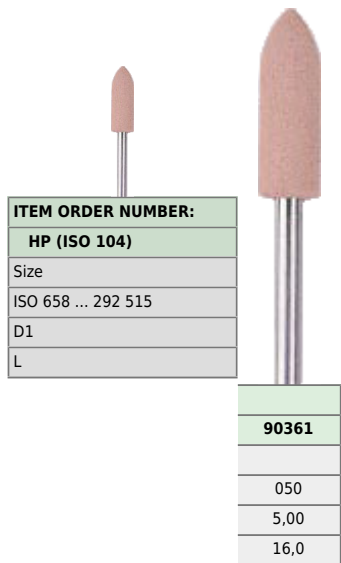

Pfingst
Since 1905

105 Snyder Road, South Plainfield, NJ 07080
Phone: 908-561-6400 • Fax: 908-561-3213
Email: CustomerService@PfingstCo.com
www.pfingstco.com