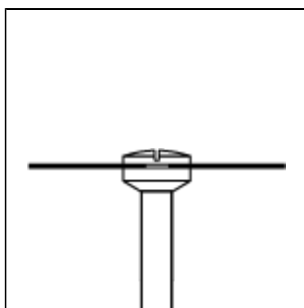

Edenta - Figure 0510

Silicone Polishers

Edenta - Figure 0510

Silicone Polishers - Exa Intrapol - Unmounted

This is an Edenta, Exa Intrapol, sharp edge disc shape, silicone polisher.

#0510 EXA INTRAPOL

Silicone universal polisher for all resin based materials
fine grit: knife-edge wheels and cups
packed in 12 or 100 per box
speed: 5,000 - 7,000 rpm

EDENTA

Fine Grit

ITEM ORDER NUMBER:	90510
Size	
ISO 658 ... 303 533	220
D1	22,00
L	3,0

Pfingst
Since 1905

105 Snyder Road, South Plainfield, NJ 07080
Phone: 908-561-6400 • Fax: 908-561-3213
Email: CustomerService@PfingstCo.com
www.pfingstco.com