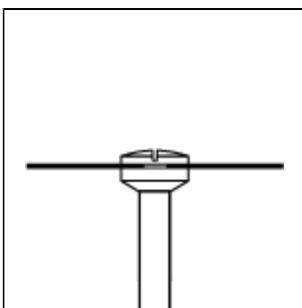

Edenta - Figure 0510 Silicone Polishers

Edenta - Figure 0510

Silicone Polishers - Exa Intrapol - Unmounted

This is an Edenta, Exa Intrapol, sharp edge disc shape, silicone polisher.

#0510 EXA INTRAPOL

Silicone universal polisher for all resin based materials
fine grit: knife-edge wheels and cups
packed in 12 or 100 per box
speed: 5,000 - 7,000 rpm

EDENTA

Fine Grit

ITEM ORDER NUMBER:	90510
Size	
ISO 658 ... 303 533	220
D1	22,00
L	3,0

Pfingst
Since 1905

105 Snyder Road, South Plainfield, NJ 07080
Phone: 908-561-6400 • Fax: 908-561-3213
Email: CustomerService@PfingstCo.com
www.pfingstco.com