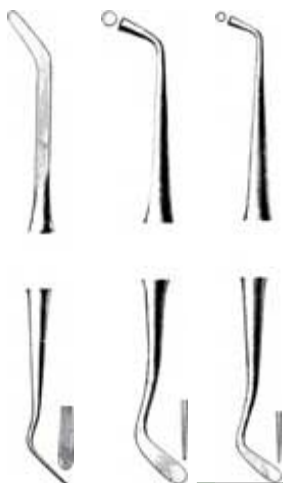

Instruments - Figure 44-PF

Miscellaneous Instruments

Instruments - Figure 44-PF

Miscellaneous Instruments

- Stainless Steel Double End Plastic Instruments
- Plastic Instruments, Burnishers and Pluggers

This is a porcelain filling instrument.

#44-PF PORC. FILLING INST

Porcelain Filling Instruments

ITEM ORDER NUMBER:
Size
Description

I44PF1	I44PF2	I44PF3
1	2	3
#1	#2	#3