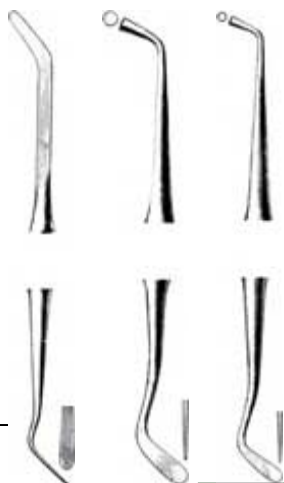

### Instruments - Figure 44-PF

#### Miscellaneous Instruments

- Stainless Steel Double End Plastic Instruments
- Plastic Instruments, Burnishers and Pluggers

This is a porcelain filling instrument.

#44-PF PORC. FILLING INST

Porcelain Filling Instruments

ITEM ORDER NUMBER:
Size
Description

I44PF1	I44PF2	I44PF3
1	2	3
#1	#2	#3

**Plastic  
Instruments**

105 Snyder Road, South Plainfield, NJ 07080  
 Phone: 908-561-6400 • Fax: 908-561-3213  
 Email: CustomerService@PfingstCo.com  
 www.pfingstco.com