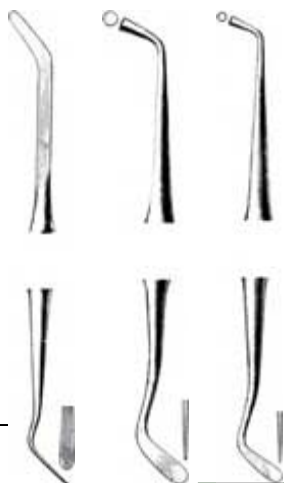

Instruments - Figure 44-PF

Miscellaneous Instruments

Instruments - Figure 44-PF

Miscellaneous Instruments

- Stainless Steel Double End Plastic Instruments
- Plastic Instruments, Burnishers and Pluggers

This is a porcelain filling instrument.

#44-PF PORC. FILLING INST

Porcelain Filling Instruments

ITEM ORDER NUMBER:
Size
Description

I44PF1	I44PF2	I44PF3
1	2	3
#1	#2	#3

**Plastic
Instruments**

105 Snyder Road, South Plainfield, NJ 07080
 Phone: 908-561-6400 • Fax: 908-561-3213
 Email: CustomerService@PfingstCo.com
 www.pfingstco.com