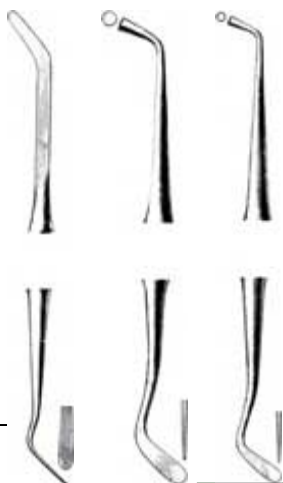

Instruments - Figure 44-PF

Miscellaneous Instruments

Instruments - Figure 44-PF

Miscellaneous Instruments

- Stainless Steel Double End Plastic Instruments
- Plastic Instruments, Burnishers and Pluggers

This is a porcelain filling instrument.

#44-PF PORC. FILLING INST

Porcelain Filling Instruments

ITEM ORDER NUMBER:	
Size	
Description	

I44PF1	I44PF2	I44PF3
1	2	3
#1	#2	#3

**Plastic
Instruments**

105 Snyder Road, South Plainfield, NJ 07080
 Phone: 908-561-6400 • Fax: 908-561-3213
 Email: CustomerService@PfingstCo.com
 www.pfingstco.com