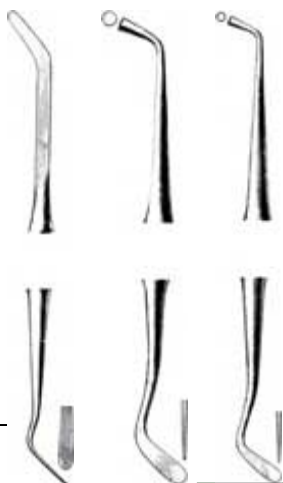

ITEM ORDER NUMBER:	
Size	
Description	

I44PF1	I44PF2	I44PF3
1	2	3
#1	#2	#3

**Plastic
Instruments**