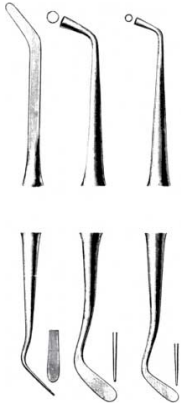

Instruments - Figure 44-PF

Miscellaneous Instruments

Instruments - Figure 44-PF

Miscellaneous Instruments

- Stainless Steel Double End Plastic Instruments
- Plastic Instruments, Burnishers and Pluggers

This is a porcelain filling instrument.

#44-PF PORC. FILLING INST

Porcelain Filling Instruments

ITEM ORDER NUMBER:	
Size	
Description	

I44PF1	I44PF2	I44PF3
1	2	3
#1	#2	#3

**Plastic
Instruments**

105 Snyder Road, South Plainfield, NJ 07080
 Phone: 908-561-6400 • Fax: 908-561-3213
 Email: CustomerService@PfingstCo.com
 www.pfingstco.com