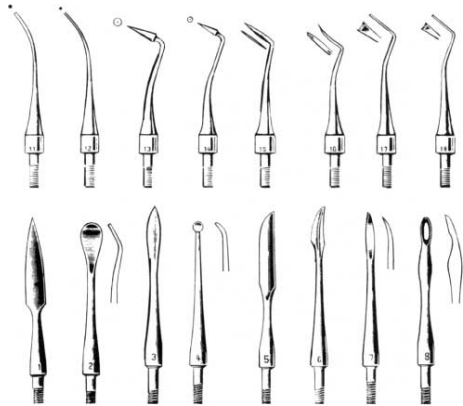

Instruments - Figure 6863

Miscellaneous Instruments

Instruments - Figure 6863

Miscellaneous Instruments

- Interchangeable Carver Sets

- Interchangeable Stainless Carver Sets

This is a PK Whomas stainless wax carver set.

#6863 PK THOMAS STLESS CARV SET

The P.K. Thomas Stainless Steel Carver Points for Functional Waxing

Set of Eight features:

Stainless Steel Carver Points with two double-end interchangeable handles, permitting operator to have his favorite combination ready at his fingertips.

Handles have standard cone socket threads and anti-roll feature.

Specify colors when reordering handles.

Heat-insulated handle available in blue, silver, and gold for easy identification.

Set with 2 handles and 8 P.K. Thomas points.