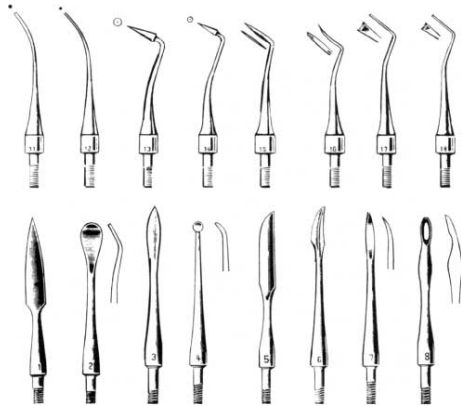

This is a PK Whomas stainless wax carver set.

#6863 PK THOMAS STLESS CARV SET

The P.K. Thomas Stainless Steel Carver Points for Functional Waxing

Set of Eight features:

Stainless Steel Carver Points with two double-end interchangeable handles, permitting operator to have his favorite combination ready at his fingertips.

Handles have standard cone socket threads and anti-roll feature.

Specify colors when reordering handles.

Heat-insulated handle available in blue, silver, and gold for easy identification.

Set with 2 handles and 8 P.K. Thomas points.

ITEM ORDER NUMBER:	16863
Carvers