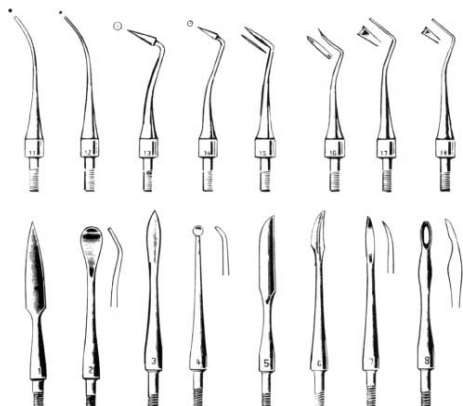

Instruments - Figure 6863

Miscellaneous Instruments

Instruments - Figure 6863

Miscellaneous Instruments

- Interchangeable Carver Sets

- Interchangeable Stainless Carver Sets

This is a PK Whomas stainless wax carver set.

#6863 PK THOMAS STLESS CARV SET

The P.K. Thomas Stainless Steel Carver Points for Functional Waxing

Set of Eight features:

Stainless Steel Carver Points with two double-end interchangeable handles, permitting operator to have his favorite combination ready at his fingertips.

Handles have standard cone socket threads and anti-roll feature.

Specify colors when reordering handles.

Heat-insulated handle available in blue, silver, and gold for easy identification.

Set with 2 handles and 8 P.K. Thomas points.