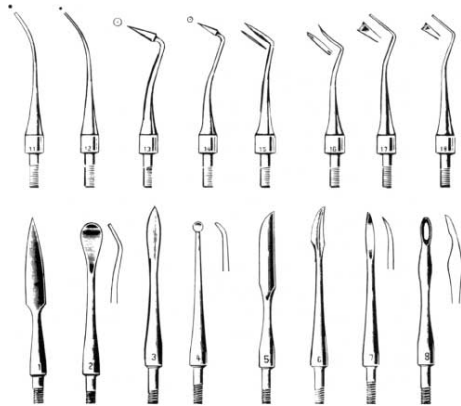

Instruments - Figure 6863

Miscellaneous Instruments

Instruments - Figure 6863

Miscellaneous Instruments

- Interchangeable Carver Sets
- Interchangeable Stainless Carver Sets

This is a PK Whomas stainless wax carver set.

#6863 PK THOMAS STLESS CARV SET

The P.K. Thomas Stainless Steel Carver Points for Functional Waxing

Set of Eight features:

Stainless Steel Carver Points with two double-end interchangeable handles, permitting operator to have his favorite combination ready at his fingertips.

Handles have standard cone socket threads and anti-roll feature.

Specify colors when reordering handles.

Heat-insulated handle available in blue, silver, and gold for easy identification.

Set with 2 handles and 8 P.K. Thomas points.