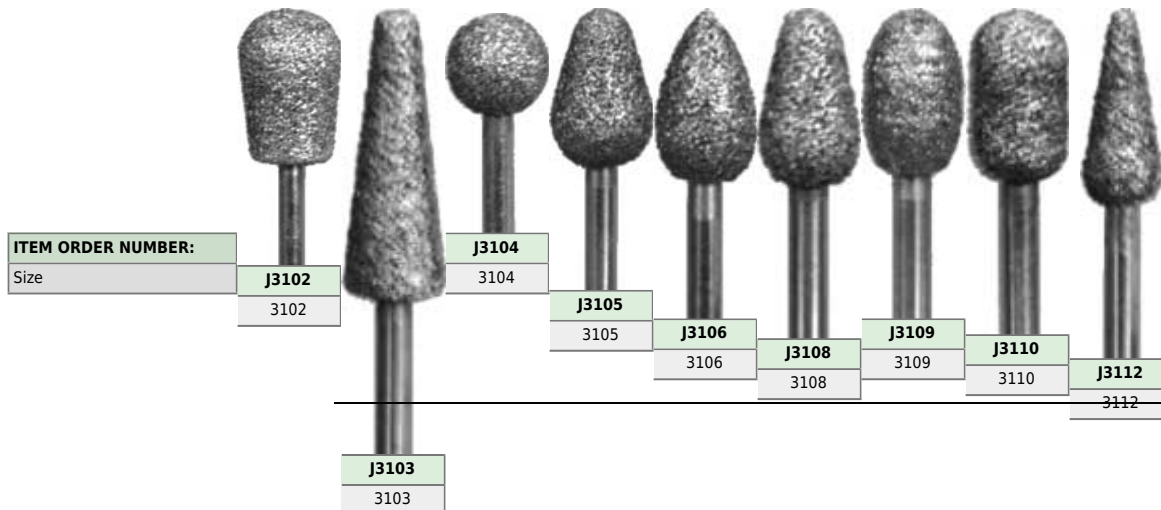

Edenta - Figure 19-75P

Miscellaneous

Edenta - Figure 19-75P

Miscellaneous
- Ruby Trimmers

These are ruby trimmers.

RUBY TRIMMER

Ruby Points

19-75P

Regular Grit

RUBY TRIMMER REGULAR

19-75PF

Fine Grit

RUBY TRIMMER FINE

ITEM ORDER NUMBER:
Size