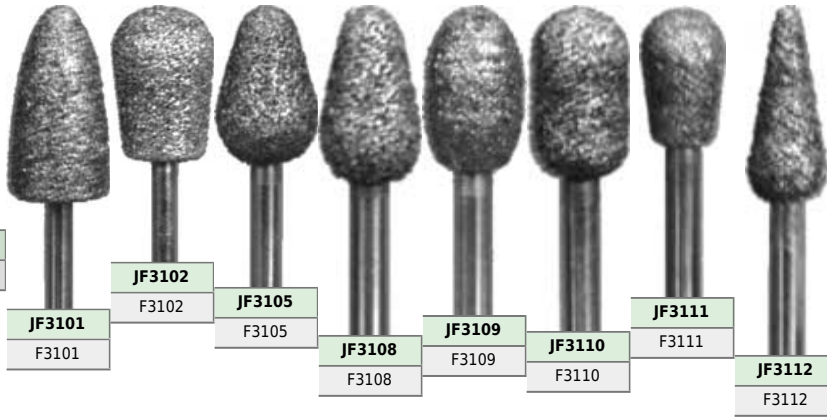

Edenta - Figure 19-75P

Miscellaneous

Edenta - Figure 19-75P

Miscellaneous
- Ruby Trimmers

These are ruby trimmers.

RUBY TRIMMER

Ruby Points

19-75P

Regular Grit

RUBY TRIMMER REGULAR

19-75PF

Fine Grit

RUBY TRIMMER FINE

ITEM ORDER NUMBER:
Size